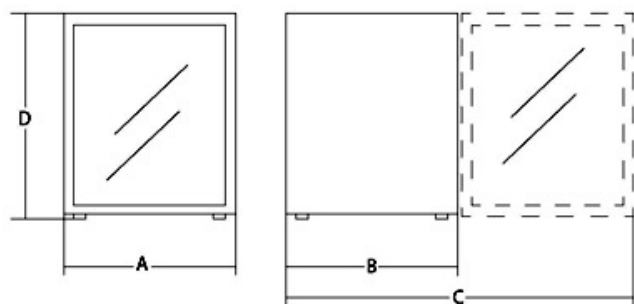

Optional:

Reversible door.

Data sheet

Technical data

Model	Salento
Required power	watt 120
Power source	1ph
Thermostat	°C 5-18
Refrigerated areas	nr. 1
Bottles capacity	nr. 51
Volume	lt 150
A	mm 595
B	mm 575
C	mm 1145
D	mm 850
Net weight	kg 44
Shipping	mm 840x840x1200
Gross weight	kg 60
HS-CODE	94032080